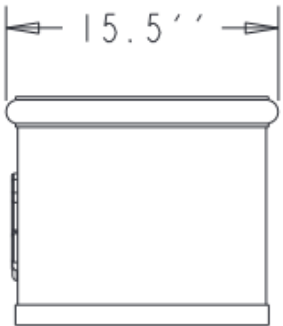

SPECS AT A GLANCE

Length 32''  
 Width 15.5''  
 Height 13''

VOLUME: 20 GALLONS  
 2.7 FT<sup>3</sup>

WEIGHT: 14 LBS

DO NOT SCALE DRAWING.  
 All measurements are rounded to the closest quarter inch and may not be exact due to manufacturing variances.

<b>OCC Outdoors</b>			
MATERIAL:	SCALE	DRAWN BY	
LLDPE RESIN	0.067		
TITLE			I OF I
TGR-3			
DATE	PART #:	TGR-3	REV
Nov-25-15	(A SIZE)		X I