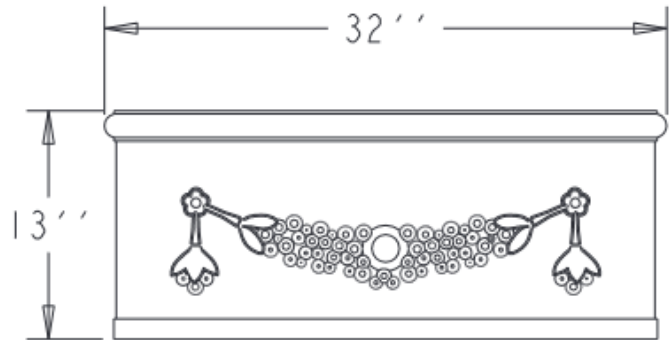

SPECS AT A GLANCE

Length 32''  
 Width 15.5''  
 Height 13''

VOLUME: 20 GALLONS  
 2.7 FT<sup>3</sup>

WEIGHT: 14 LBS

DO NOT SCALE DRAWING.  
 All measurements are rounded to the closest quarter inch and may not be exact due to manufacturing variances.

<b>OCC Outdoors</b>			
MATERIAL:	SCALE	DRAWN BY	
LLDPE RESIN	0.067		
TITLE			I OF I
TGR-3			
DATE	PART #:	TGR-3	REV
Nov-25-15	(A SIZE)		X I