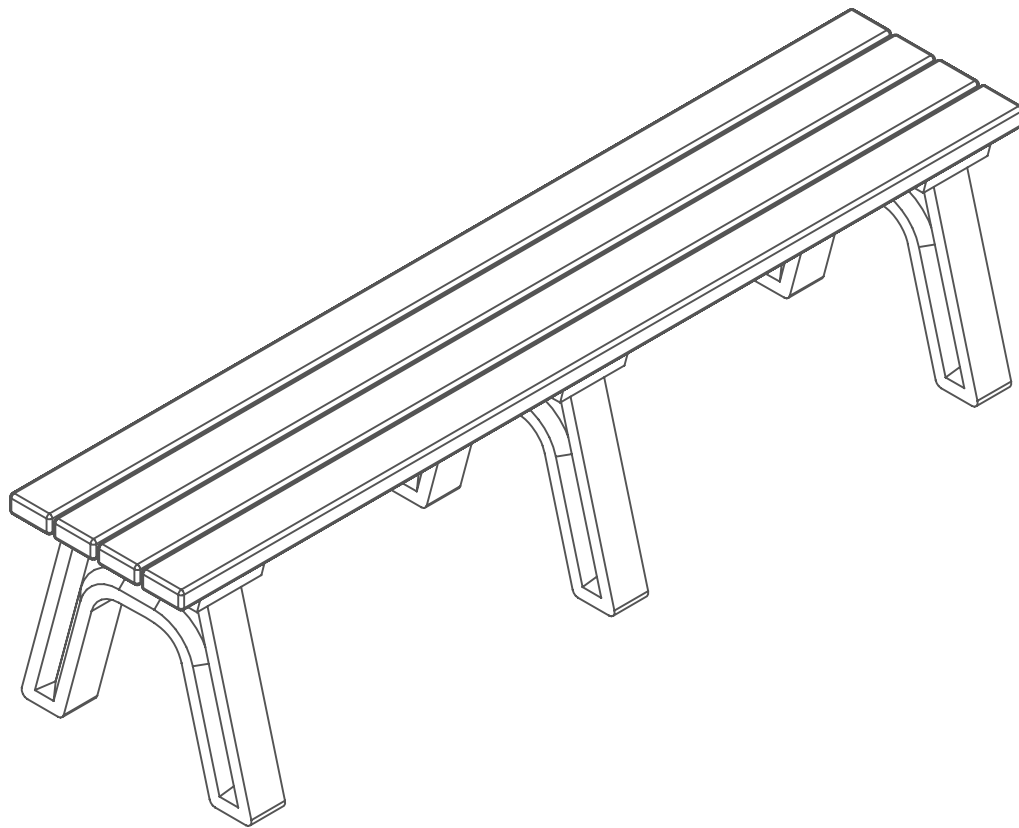

6 Foot Deluxe Flat Park Bench

For Fastener Pack
(FP-DB6F-CU-01)

Congratulations !!

You have just purchased the finest recycled plastic
park bench available. Enjoy !!!

Before assembly, please make sure all components are included.

(1) - One Fastener Pack
FP-DB6F-CU-01

FP - Fastener Pack

C - Bench End

C - Bench End

C - Bench End

(3) - Three Bench Ends
BSA-FME-B-01

B - Side Bench Board

B - Side Bench Board

(2) - Two Side Bench Boards
BP-DB6F-B-01

A - Center Bench Board

A - Center Bench Board

(2) - Two Center Bench Boards
BP-DB6F-A-01

Before assembly, please make sure all fasteners are included.

24 - #12 x 2 1/2" Flat Head Phillips Screw